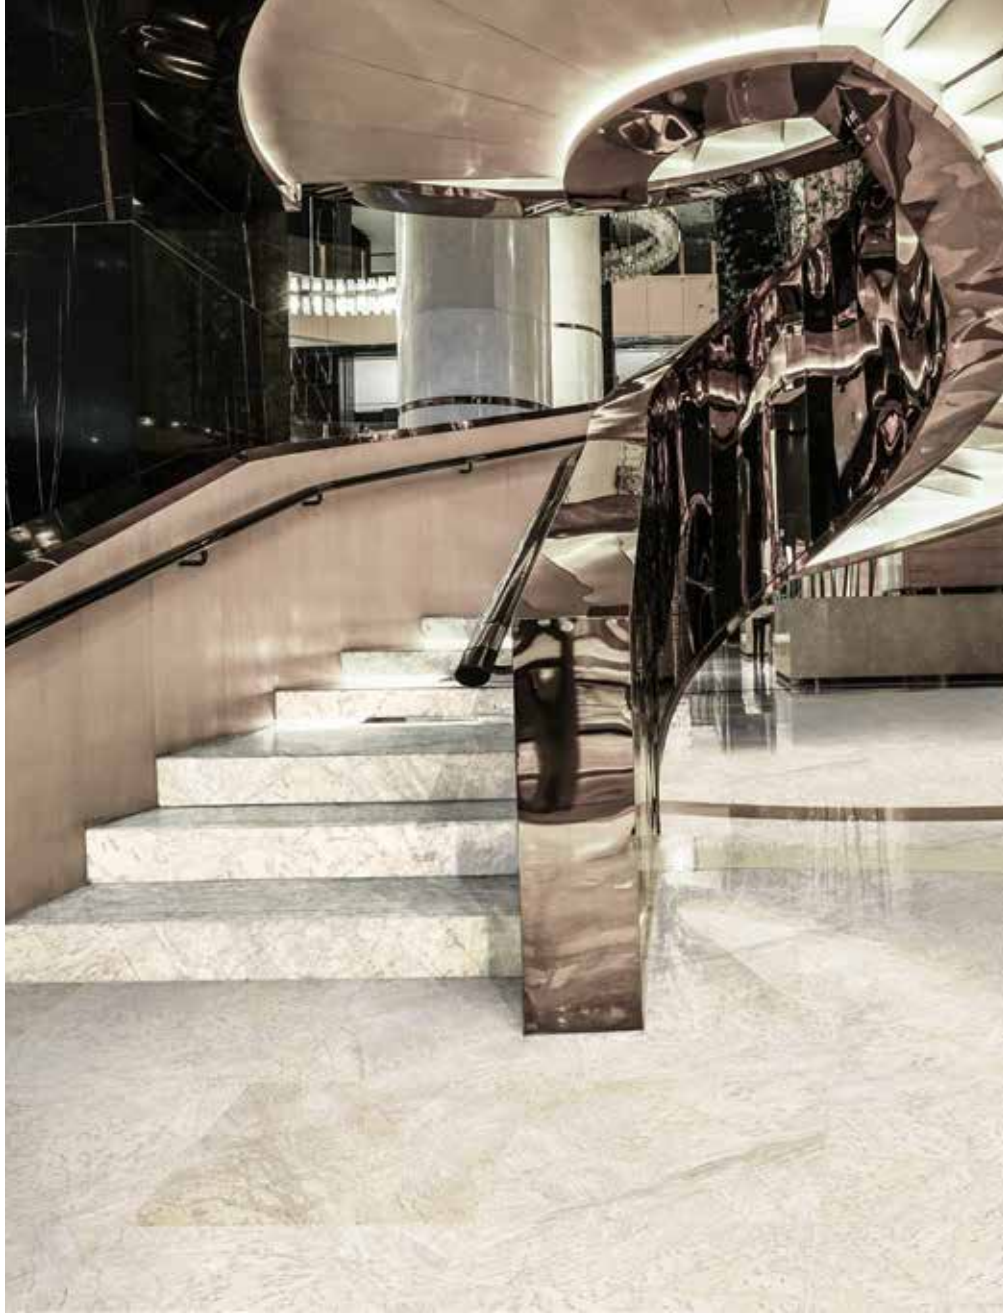

Crazy White Application

Crazy White

Beyazın sonsuz dünyasında yapabileceğiniz çlgınlıklar da sonsuz... Öyle bir beyaz ki yaşamın tüm renkleri ve ayrıntıları; üzerinde, nesilden nesile gösterilecek eşsiz desenler oluştursun. Fonda beyaz, sahnede yaşamın tüm çlgınlıklarından izler. Dekor Çavdarlar Crazy White'tan, yaşaması sizden.